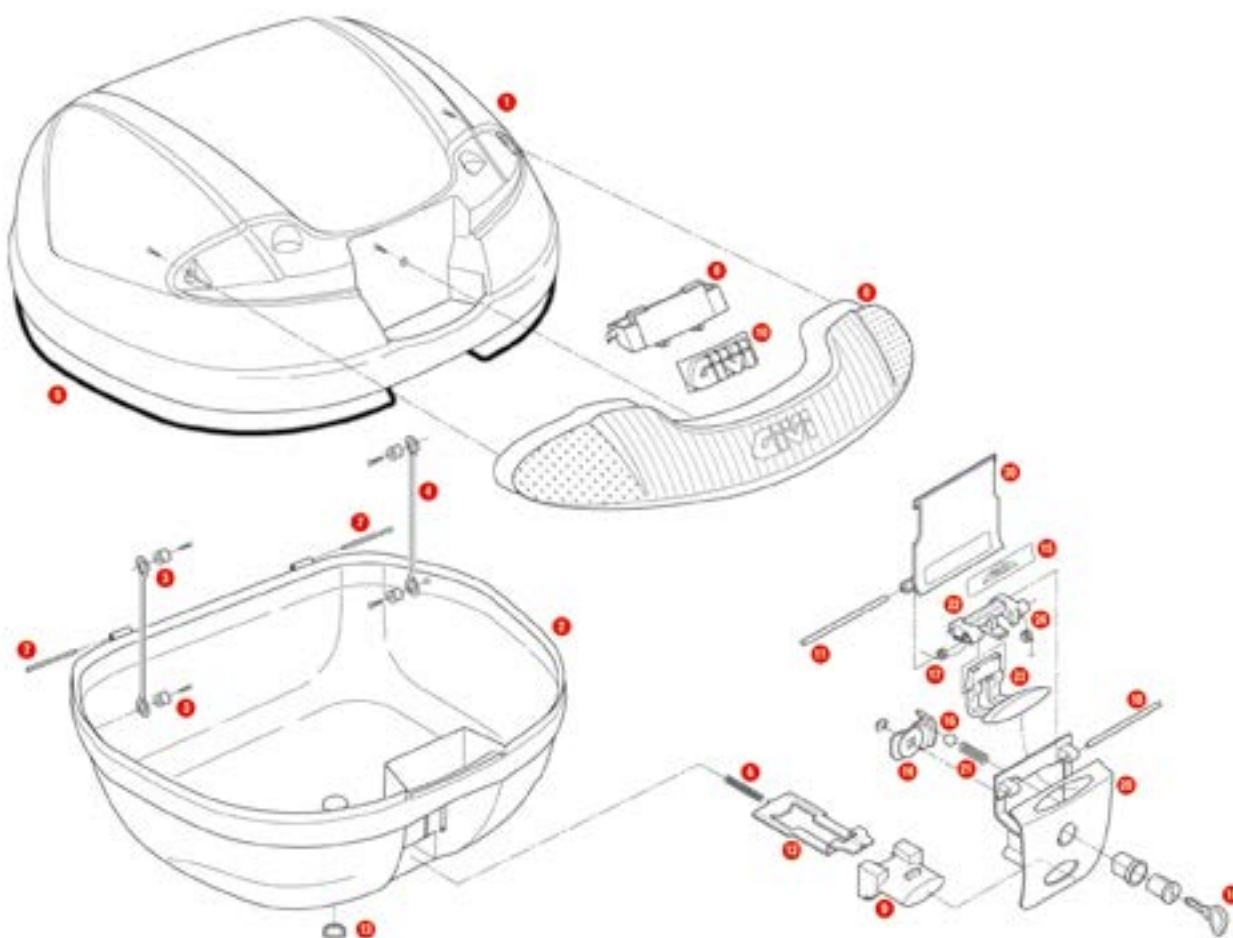

## E340 VISION / E340 VISION TECH

1	<b>Z340CNM</b>	E340 top-shell black		
	<b>Z340CNTM</b>	E340 Tech assembled top-shell		
2	<b>Z350FNM</b>	E350 - E340 - E370 bottom-shell black		
3	<b>Z112R</b>	Red pulley, 4 pcs.		
4	<b>Z115R</b>	Stop bag opening yarn, 2 pcs.		
5	<b>Z159R</b>	Bag lock lining, 1 pcs.		
6	<b>Z191R</b>	Push button spring, 1 pcs.		
7	<b>Z635R</b>	Pin. D. 04x48 mm, 2 pcs.		
8	<b>Z1648R</b>	Red reflector with silver Bottom-shell		
	<b>Z1648FR</b>	Smoked reflector with silver bottom (for E340 Tech)		
9	<b>Z645R</b>	Push button red		
	<b>Z645CR</b>	Opening push button chromed		
10	<b>Z229</b>	Chromed GIVI brand		
11	<b>Z721R</b>	Pin. D. 04x85 mm		
12	<b>Z761NR</b>	Bolt, 1 pcs.		

13	<b>Z1235</b>	Injection covering cap		
	<b>Z641NM</b>	Lock set		
	<b>Z641NTM</b>	Lock set (for TECH version)		
14	<b>Z140R</b>	Key locks with corresponding bush with red handle		
15	<b>Z409R</b>	Name holder, 1 pcs.		
16	<b>Z630</b>	Steel spheres D. 6		
17	<b>Z632R</b>	Steel torsion spring		
18	<b>Z637R</b>	Pin. D. 04x75 mm, (1 piece)		
19	<b>Z640R</b>	Plate below lock for standard key		
	<b>Z4513R</b>	Plate below lock for Security Lock key		
20	<b>Z641NR</b>	Hinge black		
22	<b>Z643R</b>	Lock set element red, 1 pcs.		
23	<b>Z644R</b>	Opening push button, red, 1 pcs. (for top-case V46)		
24	<b>Z647R</b>	Torsion spring, 1 pcs.		