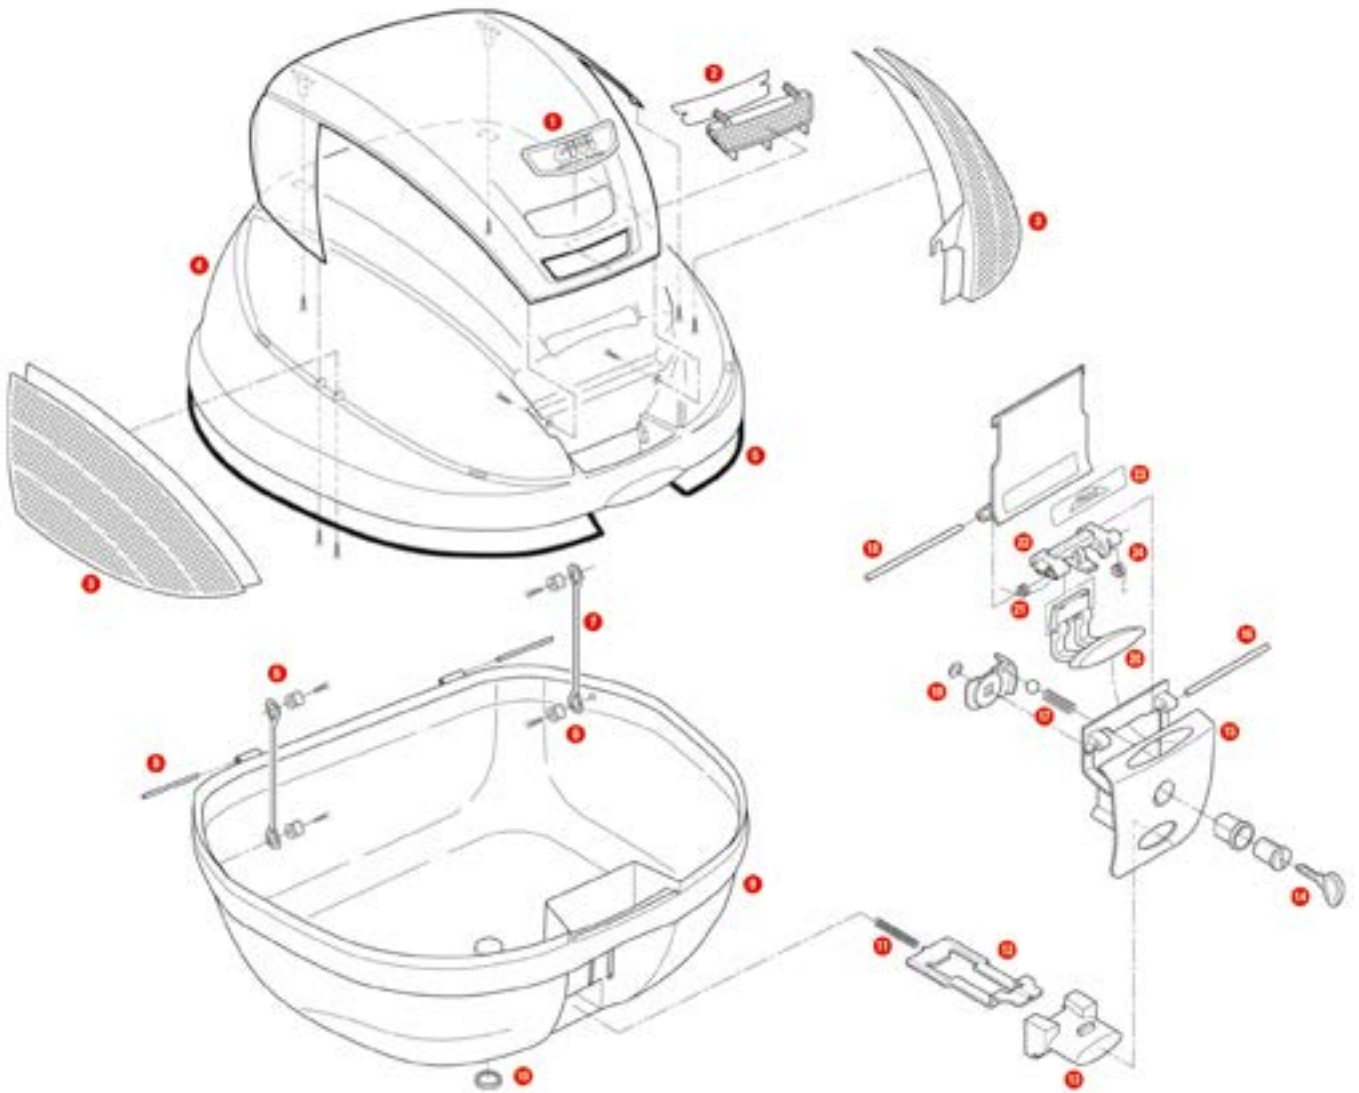

## E370 / E370 TECH

1	<b>Z1294R</b>	E470 GIVI logo, 1 pcs		
2	<b>Z750R</b>	Top-case reflector, red		
	<b>Z750TR</b>	Top-case smoked reflector, (for E370 Tech)		
3	<b>Z1383R</b>	Top-case reflectors, right and left (only for E370)		
	<b>Z1383TR</b>	Smoked reflectors (right and left), 1 kit (only for E370 Tech)		
4	<b>Z370CNR</b>	E370 top-shell black, 1 pcs.		
	<b>Z370CNTM</b>	E370 Tech assembled top-shell		
	<b>Z846R</b>	Circuit covering cap, 1 pc.		
	<b>Z350FNM</b>	E350 - E340 - E370 bottom-shell black		
	<b>Z370CNMR</b>	E370 assembled top-shell black		
	<b>Z641NM</b>	Lock set		
	<b>Z641NTM</b>	Lock set (for TECH version)		
5	<b>Z159R</b>	Bag lock lining, 1 pcs.		
6	<b>Z112R</b>	Red pulley, 4 pcs.		
7	<b>Z115R</b>	Stop bag opening yarn, 2 pcs.		
8	<b>Z635R</b>	Pin. D. 04x48 mm, 2 pcs.		
10	<b>Z1235</b>	Injection covering cap		

11	<b>Z191R</b>	Push button spring, 1 pcs.		
12	<b>Z761NR</b>	Bolt, 1 pcs.		
13	<b>Z645R</b>	Push button red		
	<b>Z645CR</b>	Opening push button chromed		
14	<b>Z140R</b>	Key locks with corresponding bush with red handle		
	<b>Z661A</b>	Key locks with corresponding bush with silver handle		
15	<b>Z641NR</b>	Hinge black		
16	<b>Z637R</b>	Pin. D. 04x75 mm, (1 piece)		
17	<b>Z1384R</b>	Cylinder spring and steel spheres, 1 kit		
18	<b>Z721R</b>	Pin. D. 04x85 mm		
19	<b>Z640R</b>	Plate below lock for standard key		
	<b>Z4513R</b>	Plate below lock for Security Lock key		
20	<b>Z644R</b>	Opening push button, red, 1 pcs. (for top-case V46)		
21	<b>Z632R</b>	Steel torsion spring		
22	<b>Z643R</b>	Lock set element red, 1 pcs.		
	<b>Z643NR</b>	Lock set element black		
23	<b>Z409R</b>	Name holder, 1 pcs.		
24	<b>Z647R</b>	Torsion spring, 1 pcs.		