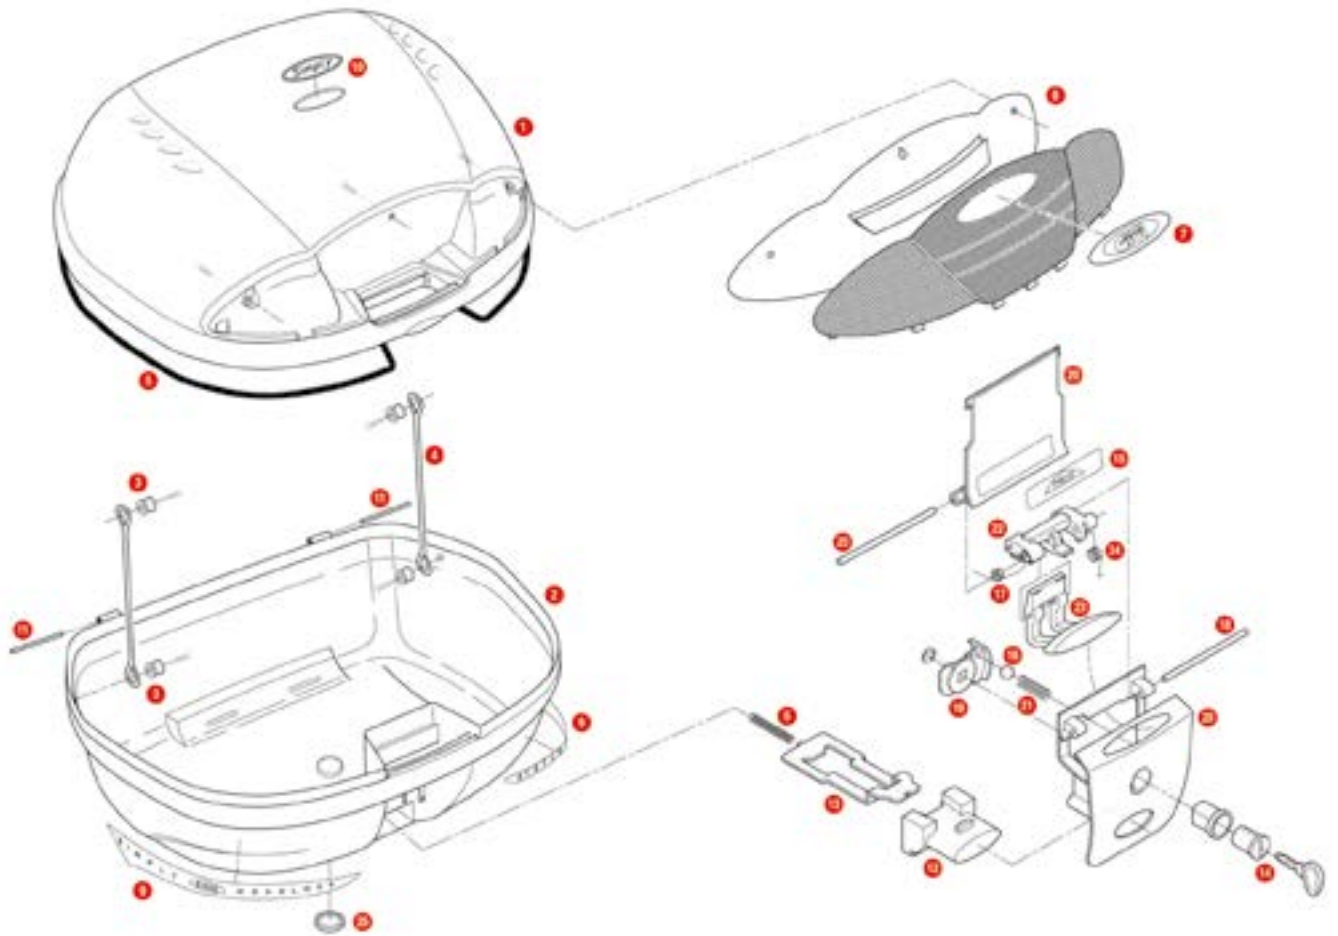

E450 SIMPLY II

1	Z450CNM	E450 top-shell black		
2	Z450FNM	E450 - E470 bottom-shell black		
3	Z112R	Red pulley, 4 pcs.		
4	Z115R	Stop bag opening yarn, 2 pcs.		
5	Z159R	Bag lock lining, 1 pcs.		
6	Z191R	Push button spring, 1 pcs.		
7	Z451	Oval GIVI mark (reflector)		
8	Z1234	Reflector with white background		
9	Z457 ▲	Pair of SIMPLY stickers DX/SX		
10	Z458R	E470 oval logo, 1 pcs		
11	Z590R	Pin. Medium, 2 pcs.		
12	Z645R	Push button red		
13	Z762NR	Bolt, 1 pcs.		
	Z358	Circuit with lamps for version with stop light already mounted		

	Z641NM	Lock set		
14	Z140R	Key locks with corresponding bush with red handle		
15	Z409R	Name holder, 1 pcs.		
16	Z630	Steel spheres D. 6		
17	Z632R	Steel torsion spring		
18	Z637R	Pin. D. 04x75 mm, (1 piece)		
19	Z640R	Plate below lock for standard key		
	Z4513R	Plate below lock for Security Lock key		
20	Z641NR	Hinge black		
22	Z643R	Lock set element red, 1 pcs.		
23	Z644R	Opening push button, red, 1 pcs. (for top-case V46)		
24	Z647R	Torsion spring, 1 pcs.		
25	Z721R	Pin. D. 04x85 mm		
26	Z1235	Injection covering cap		