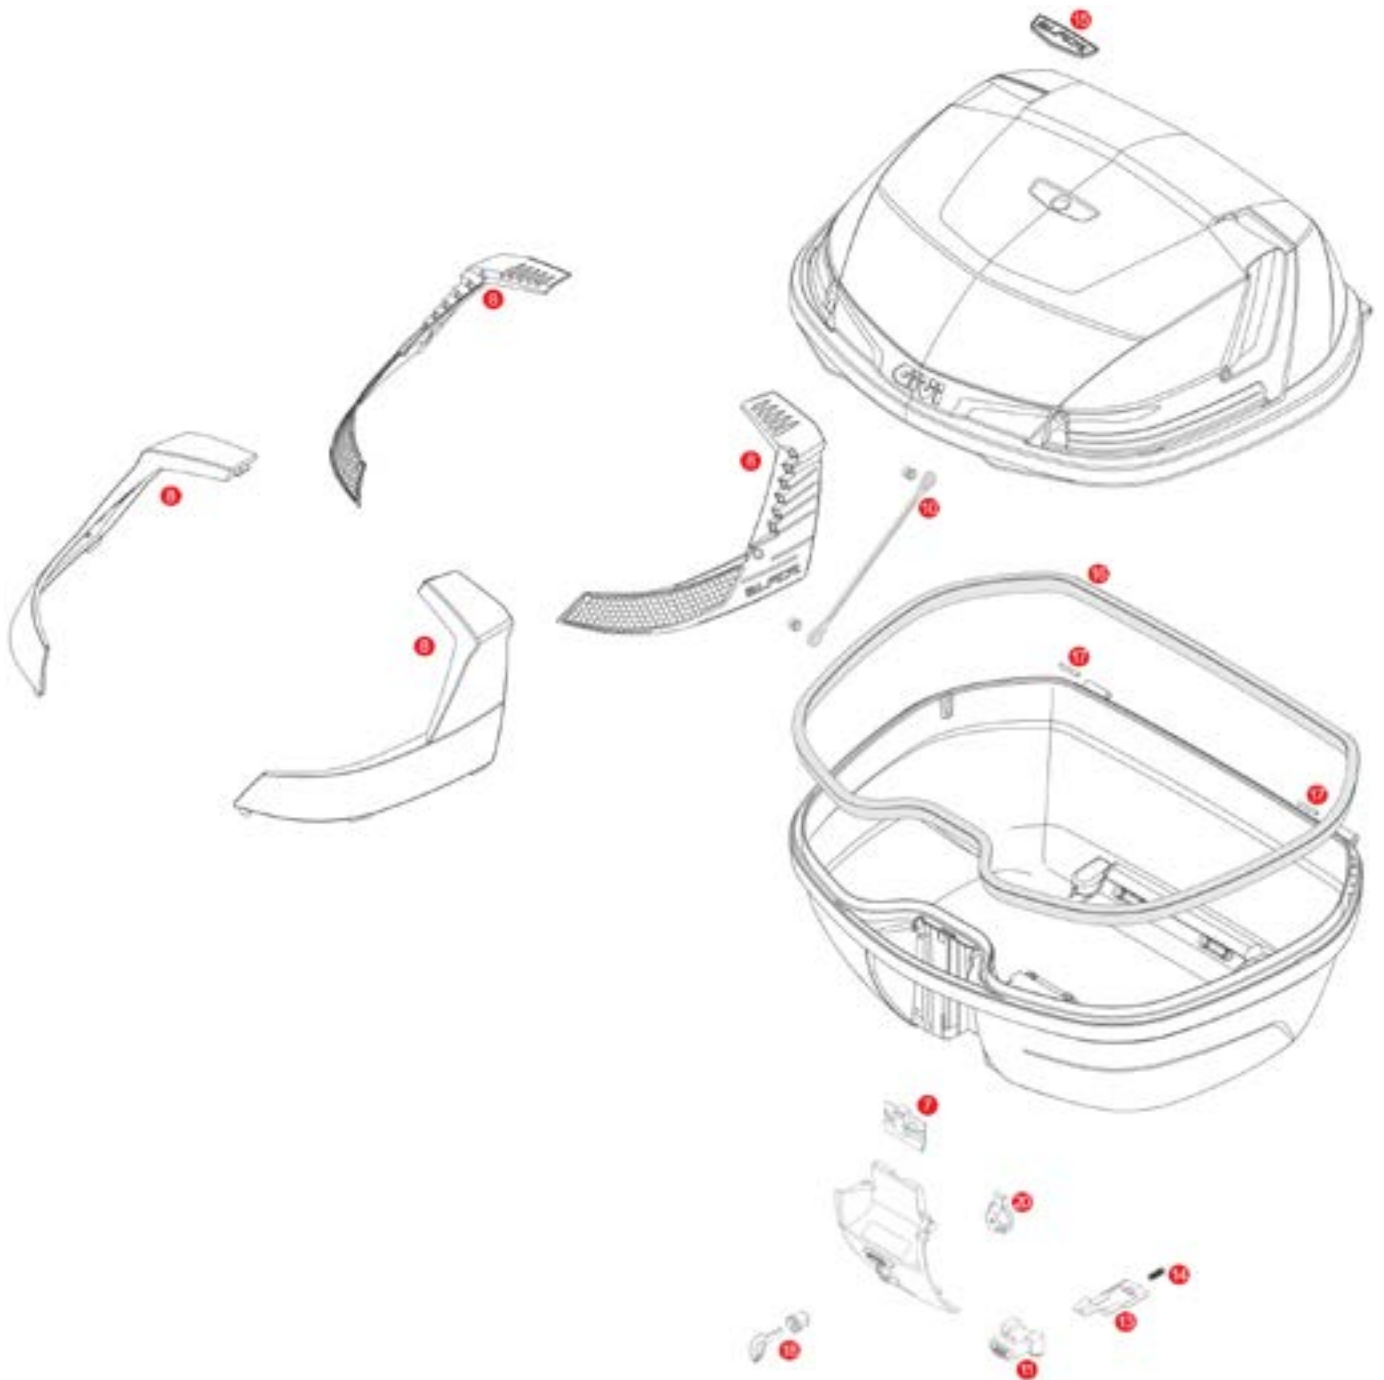

B47 BLADE / B47 BLADE TECH

	ZB47CNM	B47 Blade assembled top-shell black		
	ZB47CNTM	B47 Blade Tech assembled top-shell black		
	ZB47FNM	B47 Blade assembled bottom-shell black		
	ZB47FNTM	B47 Blade Tech assembled bottom-shell black		
	Z3007NM	Mounted lock set		
	Z3007NTM	Mounted lock set NT		
7	Z3012R	Closure system mounted on the lid		
8	Z4506R	Red reflectors with stop lamp holder (for B47 Blade)		
	Z4506FR	Smoked reflectors with stop lamp holder (for B47 Blade Tech)		
10	Z599	Nylon stop bag opening yarn		

11	Z1983R	Push button red		
	Z645CR	Opening push button chromed		
13	Z761NR	Bolt, 1 pcs.		
14	Z191R	Push button spring, 1 pcs.		
15	Z4504AR	Chromed Blade logo		
16	Z790R	Trim		
17	Z590R	Pin. Medium, 2 pcs.		
18	Z140R	Key locks with corresponding bush with red handle		
	Z661A	Key locks with corresponding bush with silver handle		
20	Z3006R	Plate below lock, for standard key		
	Z4512R	Plate below lock for Security Lock key		