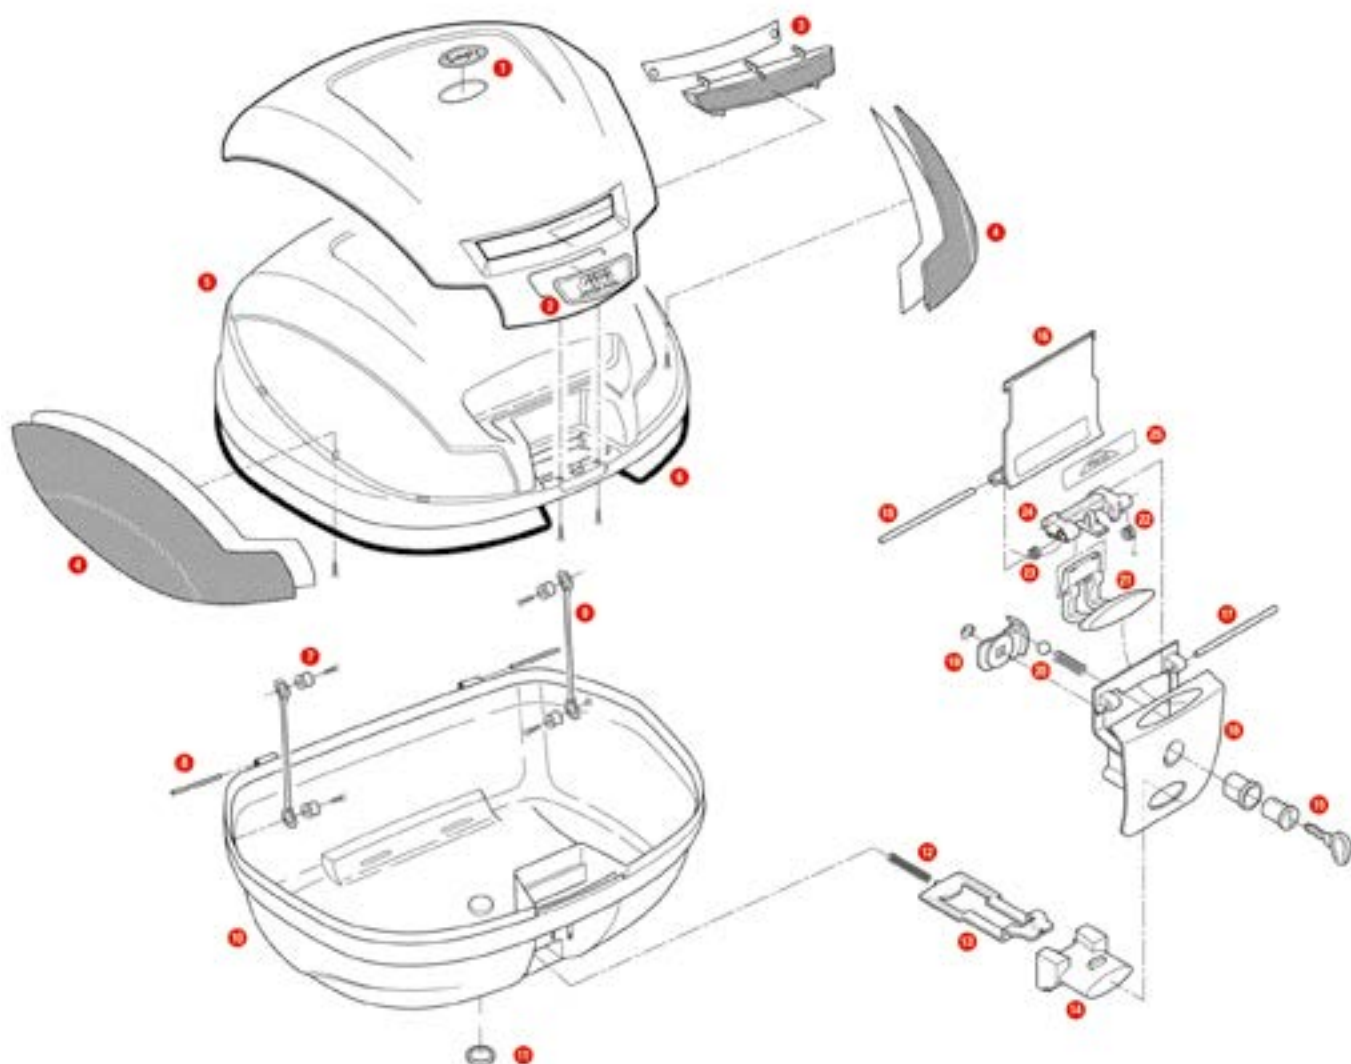

E470 SIMPLY III / E470 SIMPLY III TECH

1	Z458R	E470 oval logo, 1 pcs		
2	Z1294R	E470 GIVI logo, 1 pc.		
3	Z744R	Top-case reflector, red		
	Z744FR	Top-case smoked reflector, (for E470 Tech)		
4	Z1394	Top-case reflectors (right and left)		
	Z743TR	Smoked reflectors, right and left, (for E470 Tech)		
5	Z470CNR	E470 top-shell black, 1 pcs.		
	Z470CNTM	E470 Tech assembled top-shell		
	Z470CNMR	E470 assembled top-shell black		
	Z450FNM	E450 - E470 bottom-shell black		
6	Z159R	Bag lock lining, 1 pcs.		
7	Z112R	Red pulley, 4 pcs.		
8	Z635R	Pin. D. 04x48 mm, 2 pcs.		
9	Z115R	Stop bag opening yarn, 2 pcs.		
11	Z1235	Injection covering cap		
12	Z191R	Push button spring, 1 pcs.		
13	Z762NR	Bolt, 1 pcs.		

14	Z645R	Push button red		
	Z645CR	Opening push button chromed		
15	Z140R	Key locks with corresponding bush with red handle		
16	Z641NR	Hinge black		
17	Z637R	Pin. D. 04x75 mm, (1 piece)		
18	Z721R	Pin. D. 04x85 mm		
19	Z640R	Plate below lock for standard key		
	Z4513R	Plate below lock for Security Lock key		
20	Z1384R	Cylinder spring and steel spheres, 1 kit		
21	Z644R	Opening push button, red, 1 pcs. (for top-case V46)		
22	Z647R	Torsion spring, 1 pcs.		
23	Z632R	Steel torsion spring		
24	Z643R	Lock set element red, 1 pcs.		
25	Z409R	Name holder, 1 pcs.		
	Z641NM	Lock set		
	Z641NTM	Lock set (for TECH version)		