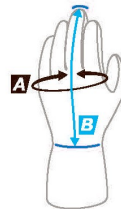

A Widest circumference
B Length

Vision Vest N	SIZES	VISION VEST
Beryl	XS-L	Vision Vest M
	XL-2XL	Vision vest L
Furio	S-XL	Vision Vest L
	2XL-4XL	Vision vest XL
Impact pro men	S-XL	Vision Vest L
	2XL-4XL	Vision vest XL
Impact pro women	XS-L	Vision Vest M
	XL-2XL	Vision vest L
Vosges	S-XL	Vision Vest L
	2XL-4XL	Vision vest XL
Equator	S-L	Vision Vest L
	XL-4XL	Vision vest XL
Equator women	XS-L	Vision Vest M
	XL-2XL	Vision vest L

Vision Tech	JACKET SIZES MEN	JACKET SIZES WOMEN
Sizes 1	XS	XS-M
Sizes 2	S-L	L-XL
Sizes 3	XL-3XL	-

Vision 4 All	JACKET SIZES
Vision 4 All S	XS-S
Vision 4 All M	M
Vision 4 All L	L-XL
Vision 4 All XL	2XL-3XL

Wind Collar	SIZES	WIND COLLAR
Vosges	S-M	Windcollar S
	L-4XL	Windcollar M
Impact Pro men	S-M	Windcollar S
	L-4XL	Windcollar M
Impact Pro women	XS-2XL	Windcollar S

Dry Cooling Vest	S/M	L/XL	2XL/3XL	4XL/5XL
Men sizes	XS/M	L/XL	2XL/3XL	4XL/5XL
Women sizes	XS/L	XL/2XL	3XL/4XL	-