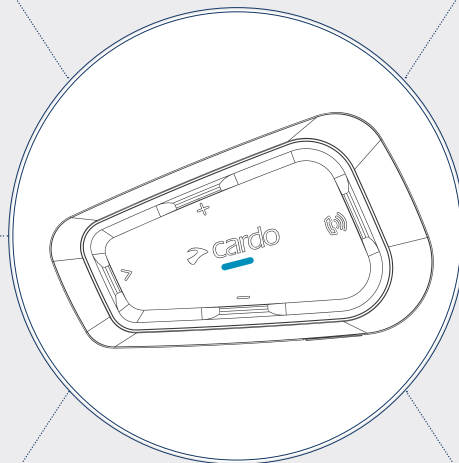

UNIVERSAL CONNECTIVITY

SPIRIT HD connects with any other Bluetooth headset of any brand.

WIDEBAND INTERCOM 600M RANGE

Experience high quality audio Bluetooth intercom connectivity. 2 riders at a range of 600m / 0.4mi.

FM RADIO

Built-in FM Radio with RDS for automatic selection of the strongest signal – whether you are in town, or in the middle of nowhere.

OVER-THE-AIR SOFTWARE

Always keep your unit updated by downloading Over-the-Air software updates whenever a new version is available.