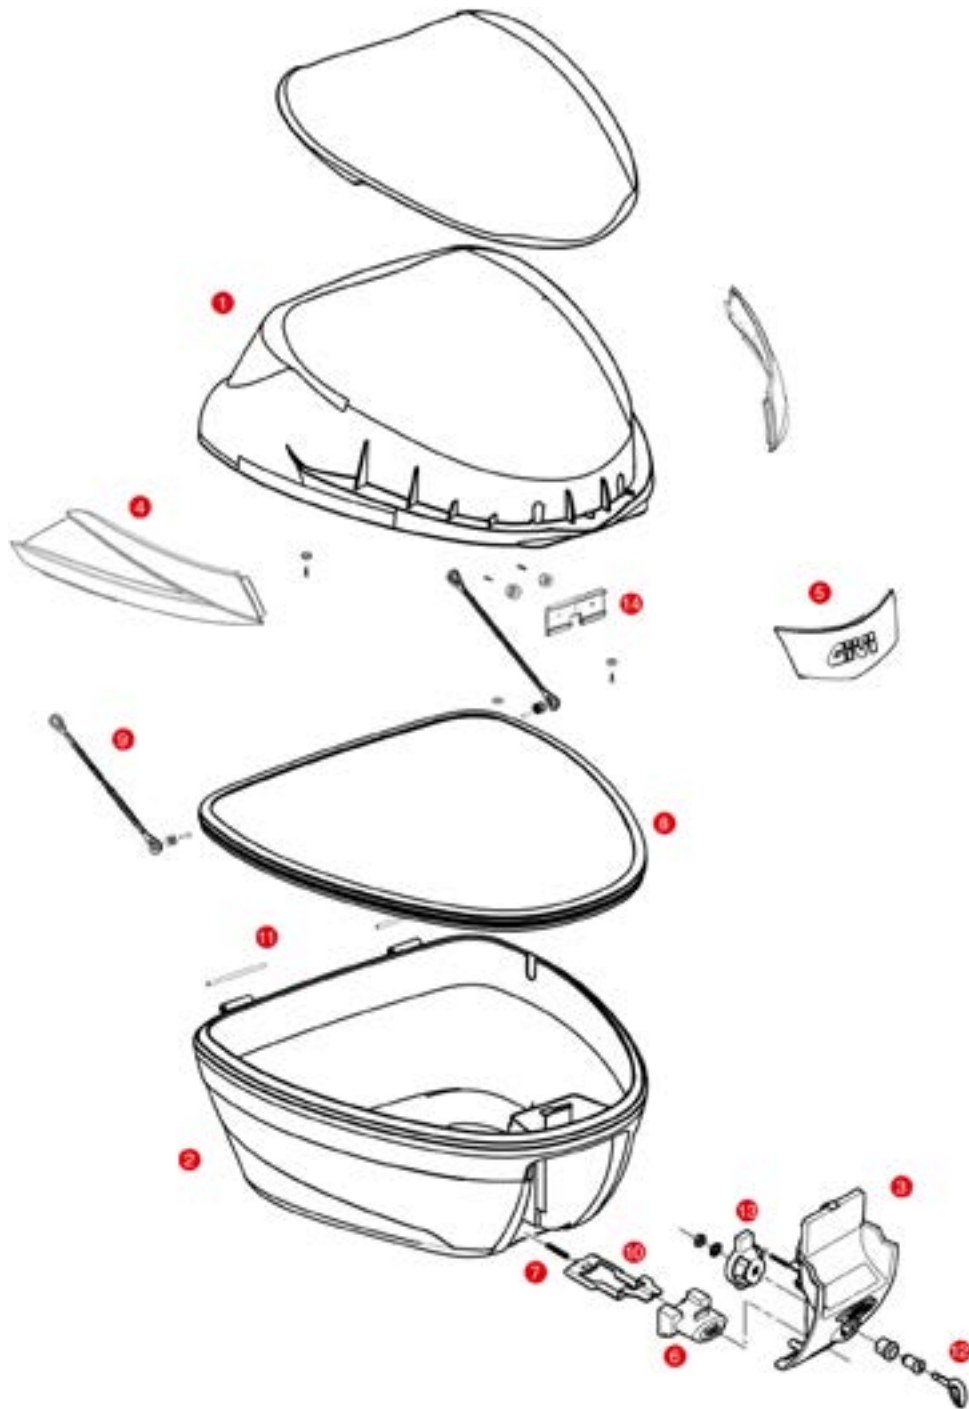

B34NMAL / B34NTMAL

1	Z3400CNM	B34NMAL assembled Top Shell Black		
	Z3400CNTM	B34NTMAL assembled Top Shell		
2	Z3400FNM	B34NMAL assembled bottom shell, black		
	Z3400FNTM	B34NTMAL assembled bottom shell		
3	Z2751NMM	Lock set		
	Z2751NTM	Lock set for Tech version		
4	Z3402R	Red reflectors (for B34NMAL)		
	Z3402FR	Smoked reflectors (for B34NTMAL)		
6	Z3012R	Closure system mounted on the lid		
	Z645CR	Opening push button chromed		

7	Z645R	Push button red		
8	Z3411R	Trim		
9	Z115R	Stop bag opening yarn, 2 pcs.		
10	Z761NR	Bolt, 1 pcs.		
11	Z590R	Pin. Medium, 2 pcs.		
12	Z140R	Key locks with corresponding bush with red handle		
	Z661A	Key locks with corresponding bush with silver handle		
13	Z3006R	Plate below lock, for standard key		
14	Z4512R	Plate below lock for Security Lock key		
15	Z3405R	Top-shell coupling tooth, complete		