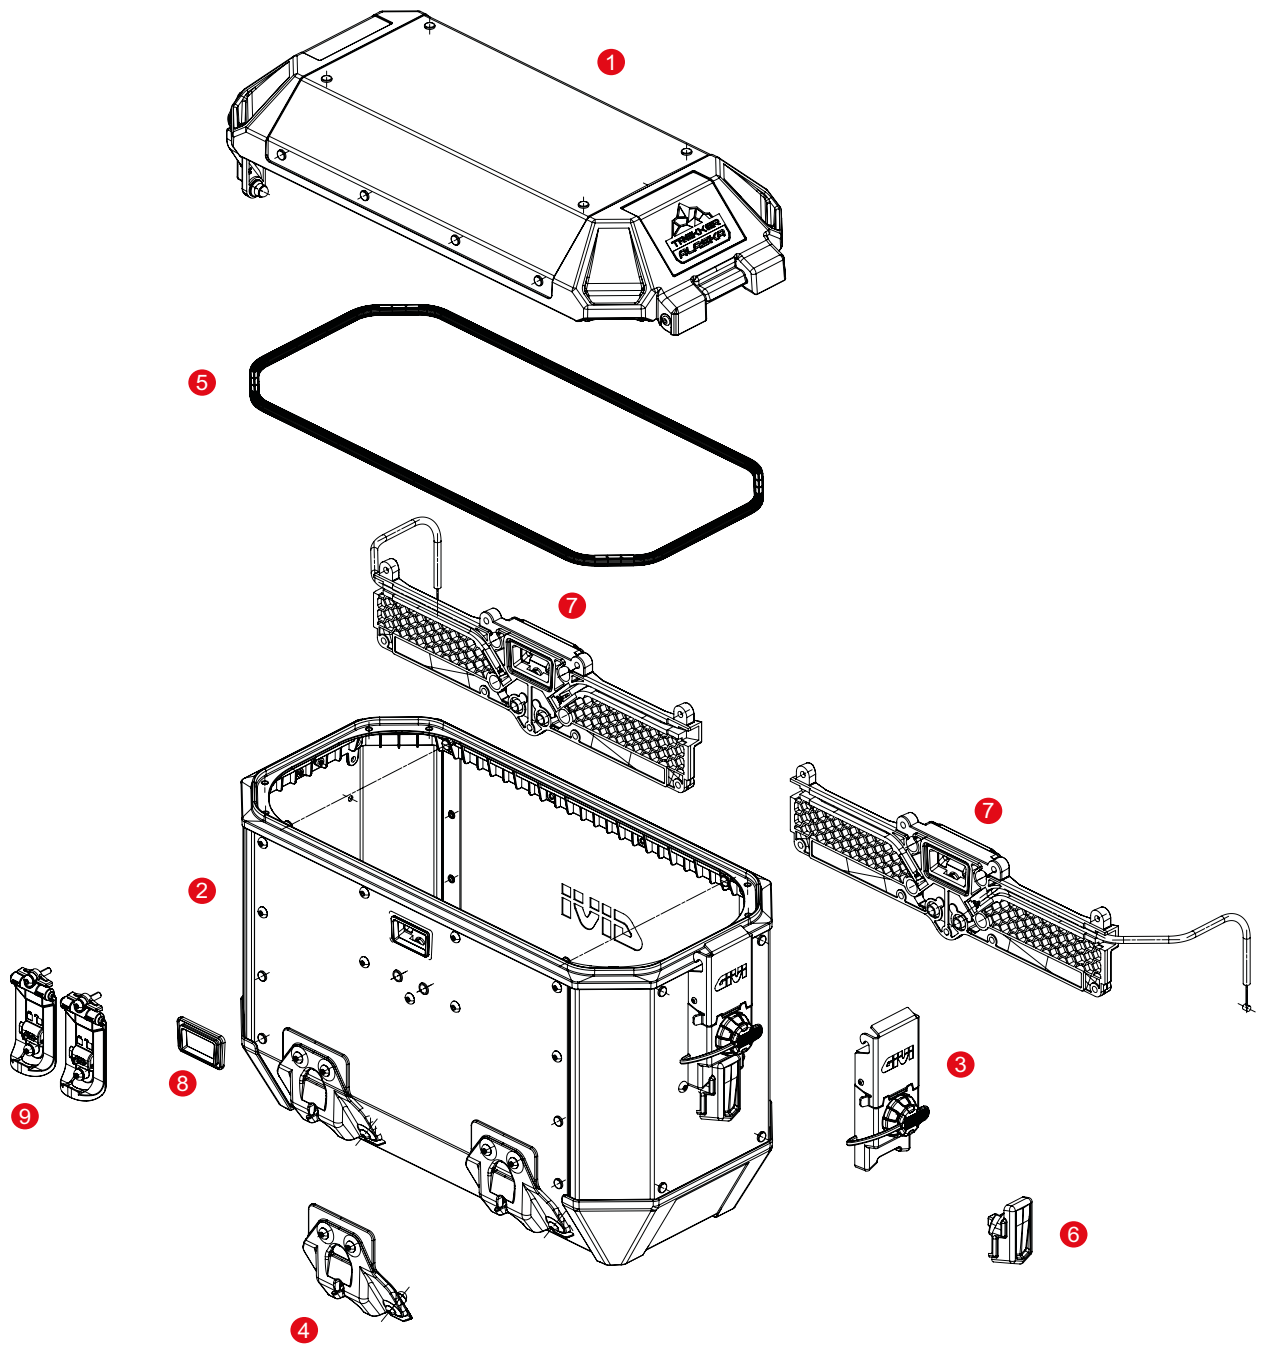

ALA36APACK2 / ALA36BPACK2 TREKKER ALASKA

ZALA36ACM	ALA36A assembled Top Shell, with handle		
ZALA36BCM	ALA36B assembled Top Shell black, with handle		
ZALA36ARFM	ALA36A assembled Bottom Shell, right side		
ZALA36ALFM	ALA36A assembled Bottom Shell, left side		
ZALA36BRFM	ALA36B assembled Bottom Shell black, right side		
ZALA36BLFM	ALA36B assembled Bottom Shell black, left side		
Z8024MR-ALA	Hinge stop		
Z4943R	Trim		
Z9799R	Release lever		

Z9833-2MDXR	Reinforcement, right side		
Z9833-2MSXR	Reinforcement, left side		
Z9838R	Clamp		
Z9837R	Hook system (Right / Left)		
Z9790MR	MONOKEY® fitting system with O-rings		
SL101	Security lock set including cylinder, 2 keys, bush and under lock platelets		
SL103	Security Lock key set for 3 cases, including bush and under lock platelets		