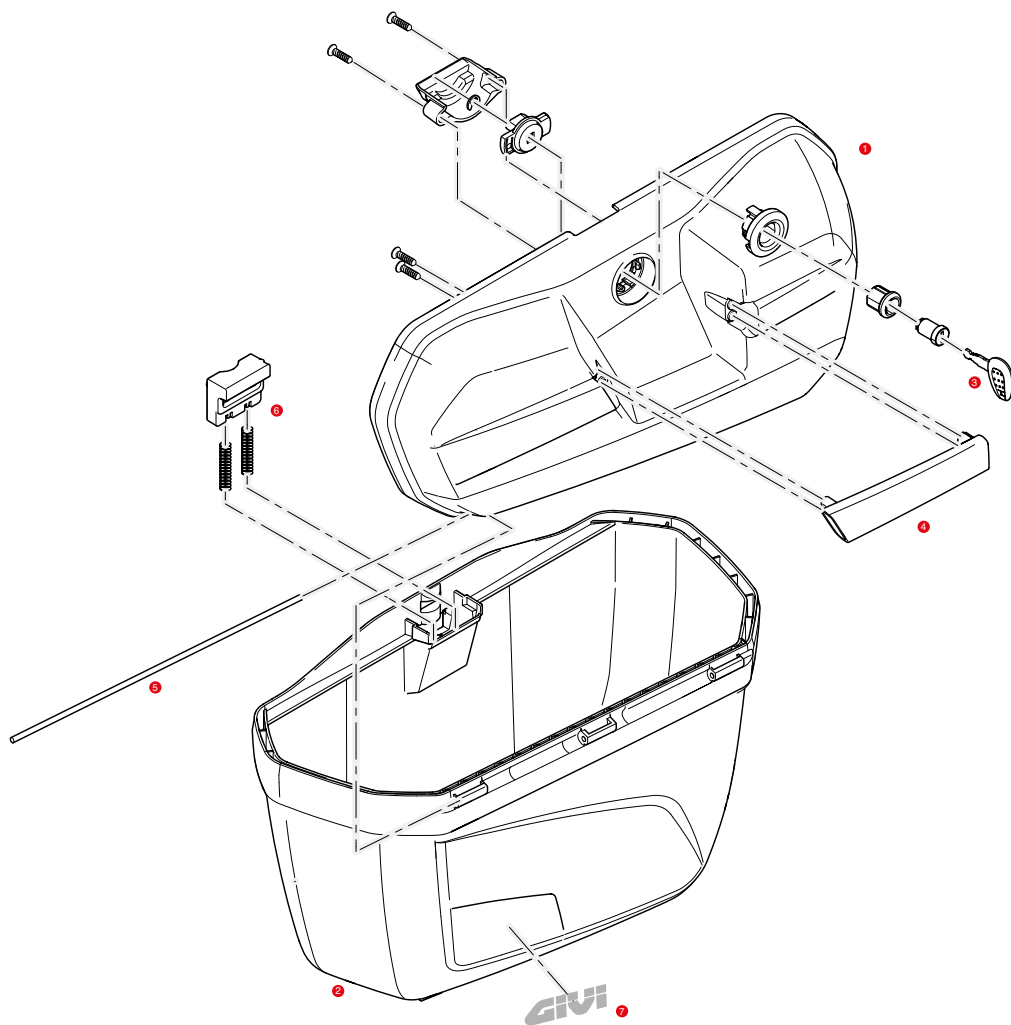

E22

1	Z22CNDXM	E22 assembled top-shell black (right)		
	Z22CNSXM	E22 assembled top-shell black (left)		
2	Z22FNDXM	E22 right bottom-shell (assembled)		
	Z22FNSXM	E22 left bottom-shell (assembled)		

3	Z4023R	Closing system (for E22)		
6	Z4025R	Bolt + Bolt Springs (for E22)		
7	Z33R	Adhesive Givi Logo		